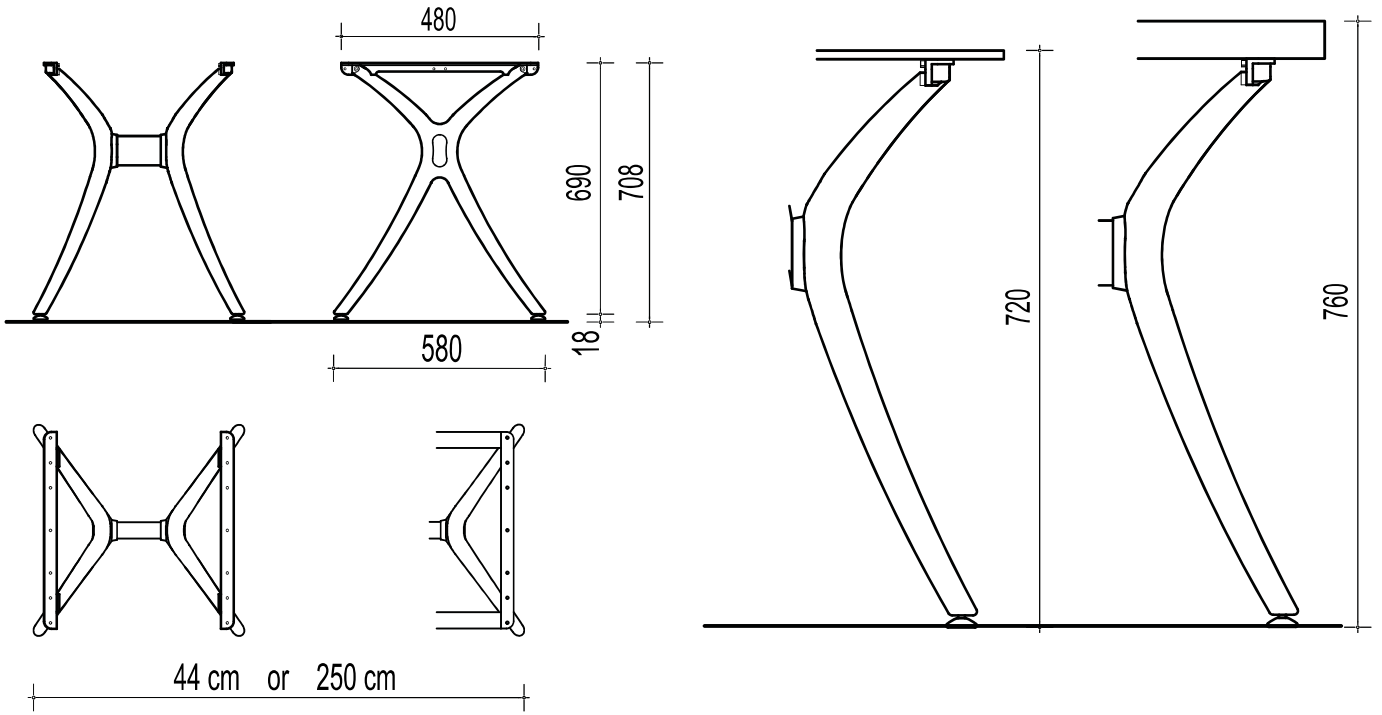

www.idealkabin.com.tr

Smart Legs®

* Length : 60 - 300 cm

* Width : 60 - 90 cm

* Height : 71 - 76 cm

for the sizes of table tops

PP
Plastic Leg

The height of table is between 720 - 760mm.
Thickness of table top varies from 12mm up to 60mm.

- * Packaging : 71 x 60 x 26 h
- * Weight : 8 kg
- * Volume : 0,111 m³

Standard Colours

Anthracite

White

Anamite

VEGA YAPISAL
Ürünler San. ve Tic. A.Ş.

• **HEAD OFFICE** • Leylak Sokak Murat İş Merkezi B Blok K:12 D:40 Mecidiyeköy / Şişli / İSTANBUL / TÜRKİYE
PBX : +90 212 289 00 11 - E-Mail: teklif@idealkabin.com.tr - export@idealkabin.com.tr